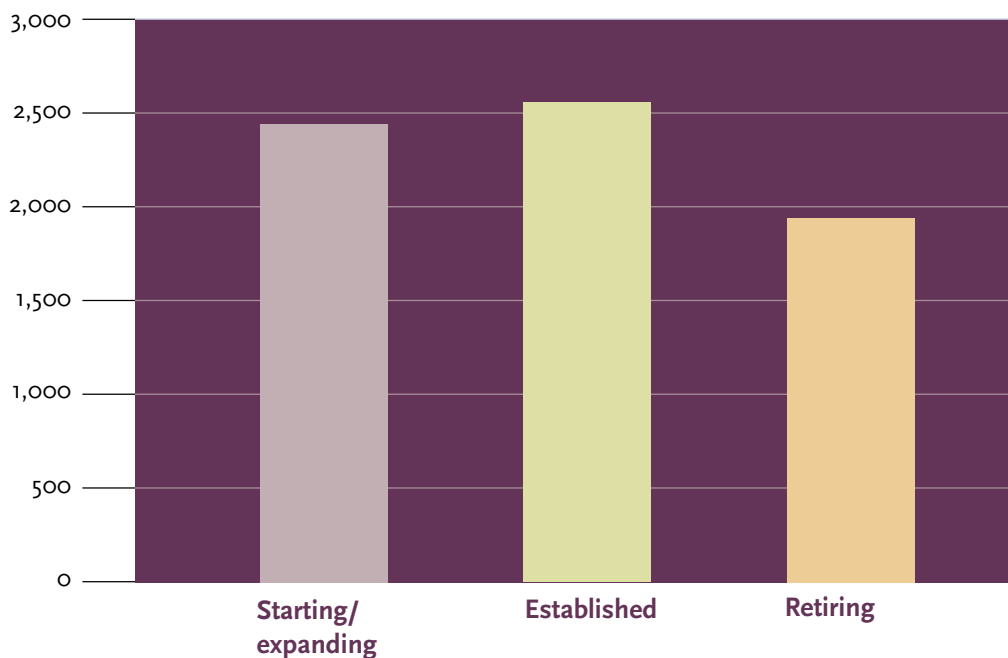

attendance demographics

ATTENDANCE AT ANAHEIM SCIENTIFIC SESSIONS				
	2004	2005	2006	2007
Dentists	6,714	6,982	7,382	6,917
RDAs	5,355	5,782	5,744	5,441
RDHs	2,108	2,278	2,314	2,348
Lab Techs/CDTs	181	225	198	138
Office Staff	1,757	2,063	2,282	1,830
Dental Students	670	464	388	471
Auxiliary Students	578	1,390	2,849	2,720
Guests	2,619	2,214	2,114	2,188
Exhibitors	4,045	4,126	4,547	5,067
Press	31	40	52	85
Miscellaneous	143	85	98	100
Total	24,201	25,649	27,968	27,305

LIFE STAGES OF THE 6,917 DENTIST ATTENDEES OF THE 2007 SPRING SCIENTIFIC SESSION

The starting/expanding dentists are beginning their careers and have been practicing 0-10 years. The established dentists have been in practice 11-25 years. The retiring dentists have been practicing for 20 or more years.